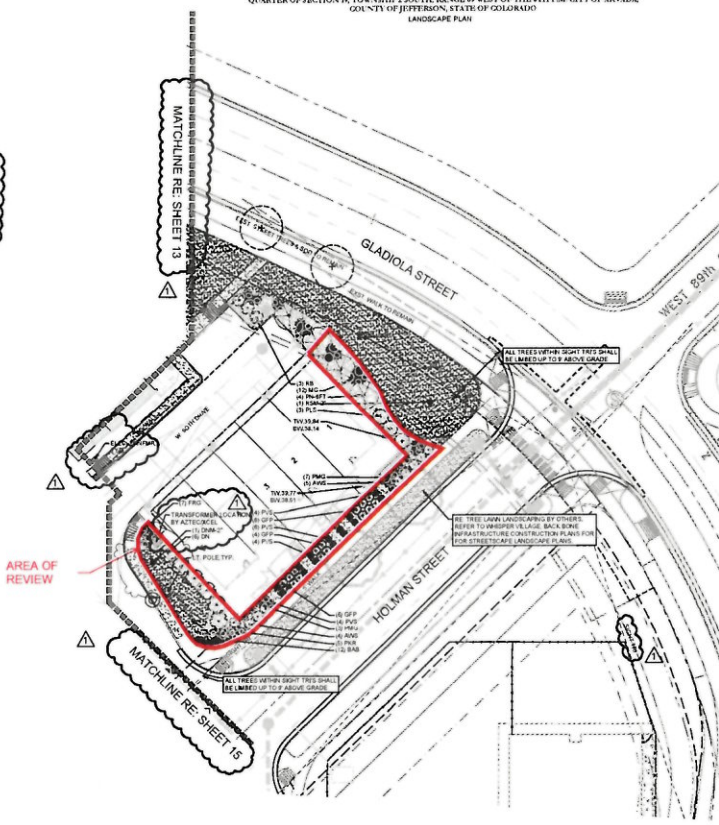

WHISPER VILLAGE RESIDENTIAL SITE DEVELOPMENT PLAN