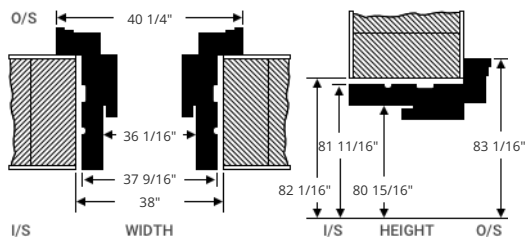

DETAILS

Signet Single Entry Door in FrameSaver Frame

36" x 80" Nominal Size

Unit Size: 37 9/16" x 81 11/16"

Frame Depth: 4 9/16"

2" Standard Brickmold

Left Hand Inswing - Inside Looking Out

006 Style Signet Mahogany Fiberglass Door

Nutmeg Inside Frame

4 Tubes of Tudor Brown Caulk

Bronze ZAC Auto-Adjusting Threshold (5 5/8" Depth)

Satin Nickel Ball Bearing Hinges

Security Plate

SIZING

HANDING

Installation Instructions